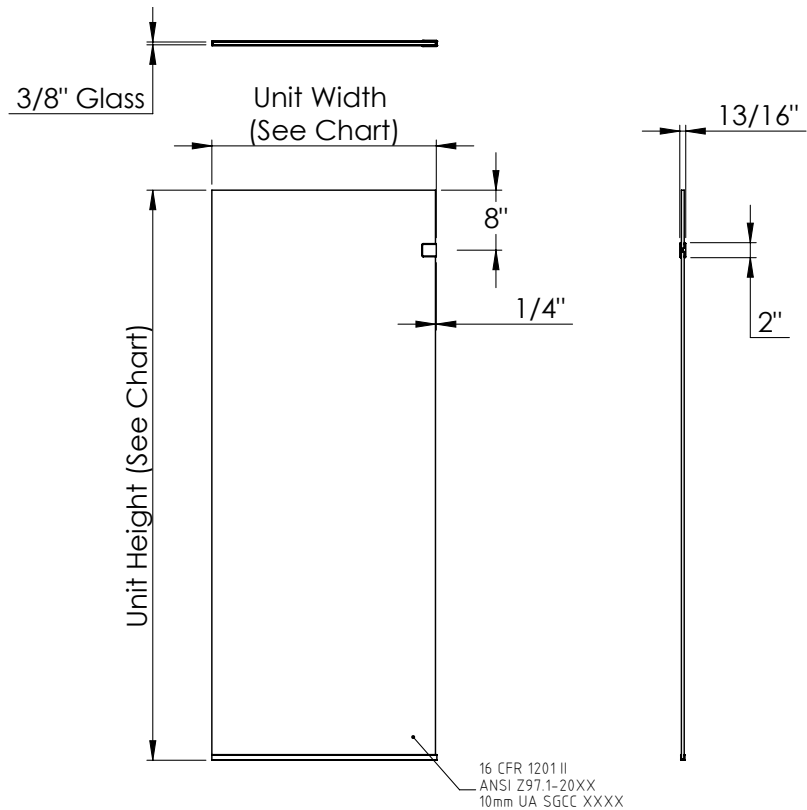

Features

- Geolux stationary shower screen
- Bottom u-channel & one top glass clamp
- 3/8" (10 mm) thick tempered Clear glass
- Anodized aluminum hardware prevents rusting or corrosion
- Available in two heights and three widths

3/8" Glass Options

- Clear (CL)
- AquaGlideXP Clear (XP)

Finish Options

- Chrome (SV)
- Brushed Nickel (BN)
- Oil Rubbed Bronze (OR)

Applicable Codes/Standards

Specified model meets or exceeds the following:

| GLASS SIZING CHART | | | |
|--------------------|---------------|-----------|-----------------------------------|
| Unit Height | Opening Width | Unit Size | Panel Size (in)/Weight (lbs) |
| 60" For Tub | 60" | 30" X 60" | 29 3/4" X 59 13/16" - (63.02 lbs) |
| | 48" | 24" X 76" | 23 3/4" X 75 13/16" - (63.77 lbs) |
| 76" For Shower | 60" | 30" X 76" | 29 3/4" X 75 13/16" - (79.88 lbs) |
| | 72" | 36" X 76" | 35 3/4" X 75 13/16" - (95.99 lbs) |