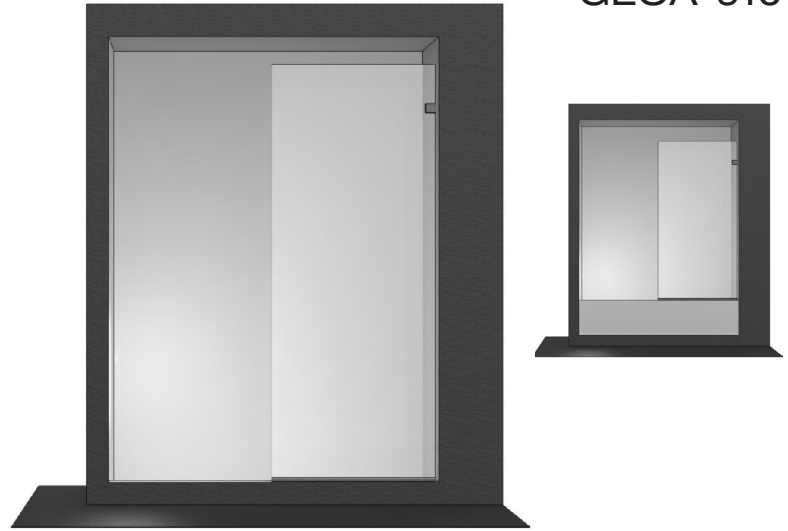

Features

- Geolux stationary shower screen
- Bottom u-channel & one top glass clamp
- 3/8" (10 mm) thick tempered Clear glass
- Anodized aluminum hardware prevents rusting or corrosion
- Available in two heights and three widths

3/8" Glass Options

- Clear (CL)
- AquaGlideXP Clear (XP)

Finish Options

- Chrome (SV)
- Brushed Nickel (BN)
- Oil Rubbed Bronze (OR)

Applicable Codes/Standards

Specified model meets or exceeds the following:

| GLASS SIZING CHART | | | |
|--------------------|---------------|-----------|-----------------------------------|
| Unit Height | Opening Width | Unit Size | Panel Size (in)/Weight (lbs) |
| 60" For Tub | 60" | 30" X 60" | 29 3/4" X 59 13/16" - (63.02 lbs) |
| | 48" | 24" X 76" | 23 3/4" X 75 13/16" - (63.77 lbs) |
| 76" For Shower | 60" | 30" X 76" | 29 3/4" X 75 13/16" - (79.88 lbs) |
| | 72" | 36" X 76" | 35 3/4" X 75 13/16" - (95.99 lbs) |